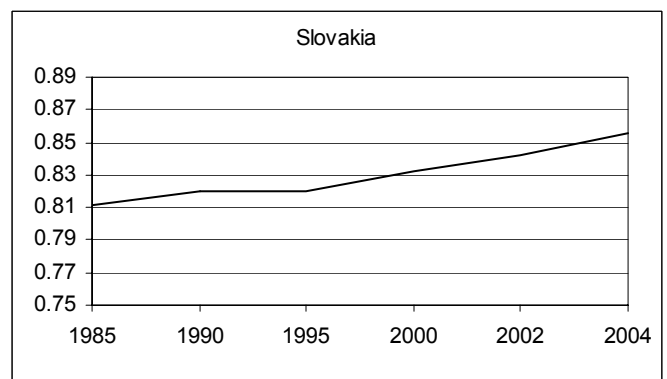

HUMAN DEVELOPMENT IN CENTRAL EUROPE

Each graph shows the United Nations' Human Development Index (HDI). The index is a number between 0 and 1, with 1 being the highest rating of human development.

Note: The data presented here is from the UN Development Program's 2006 and 2001 Human Development Reports. Due to changes in calculation methods, the data is not always strictly comparable from year to year. These charts are intended to show general trends based on the best data available. For a discussion of methodology and the many components of HDI, please see the UN's Human Development Reports (<http://hdr.undp.org/>).