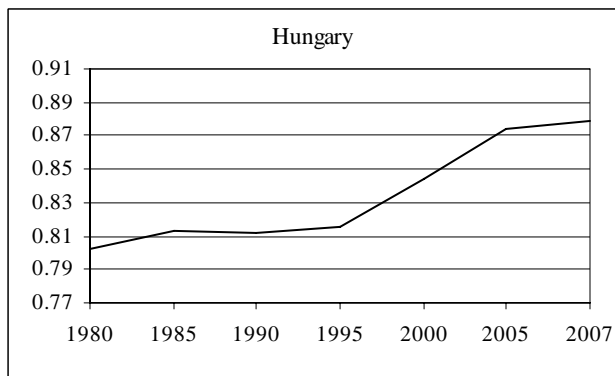

HUMAN DEVELOPMENT IN CENTRAL EUROPE

Each group shows the United Nations' Human Development Index (HDI). The index is a number between 0 and 1, with 1 being the highest rating of human development.

Note: The data presented here is from the United Nations Development Program's 2009, 2007/08 and 2002 Human Development Reports. Due to changes in calculation methods, the data is not always strictly comparable from year to year. These charts are intended to show general trends based on the best data available. For a discussion of methodology and the many components of HDI, please see the UN's Human Development Reports (<http://hdr.undp.org>).