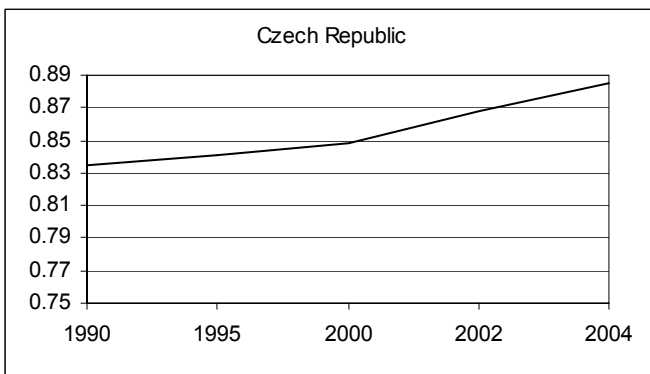

HUMAN DEVELOPMENT IN CENTRAL EUROPE

Each graph shows the United Nations' Human Development Index (HDI). The index is a number between 0 and 1, with 1 being the highest rating of human development.

Note: The data presented here is from the UN Development Program's 2006 and 2001 Human Development Reports. Due to changes in calculation methods, the data is not always strictly comparable from year to year. These charts are intended to show general trends based on the best data available. For a discussion of methodology and the many components of HDI, please see the UN's Human Development Reports (<http://hdr.undp.org/>).