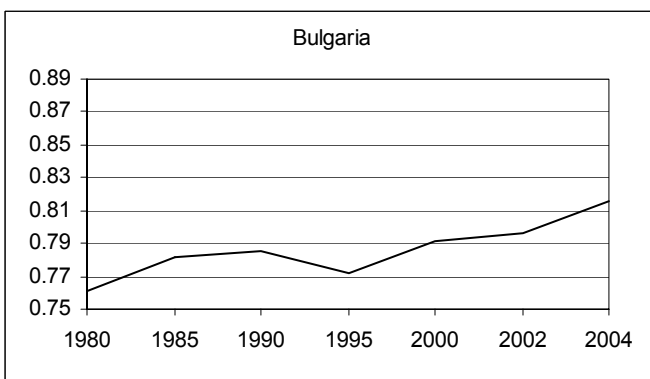

HUMAN DEVELOPMENT IN CENTRAL EUROPE

Each graph shows the United Nations' Human Development Index (HDI). The index is a number between 0 and 1, with 1 being the highest rating of human development.

Note: The data presented here is from the UN Development Program's 2006 and 2001 Human Development Reports. Due to changes in calculation methods, the data is not always strictly comparable from year to year. These charts are intended to show general trends based on the best data available. For a discussion of methodology and the many components of HDI, please see the UN's Human Development Reports (<http://hdr.undp.org/>).