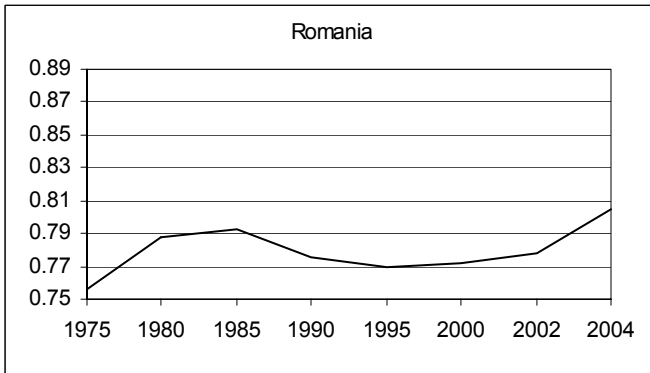

HUMAN DEVELOPMENT IN CENTRAL EUROPE

Each graph shows the United Nations' Human Development Index (HDI). The index is a number between 0 and 1, with 1 being the highest rating of human development.

Note: The data presented here is from the UN Development Program's 2006 and 2001 Human Development Reports. Due to changes in calculation methods, the data is not always strictly comparable from year to year. These charts are intended to show general trends based on the best data available. For a discussion of methodology and the many components of HDI, please see the UN's Human Development Reports (<http://hdr.undp.org/>).