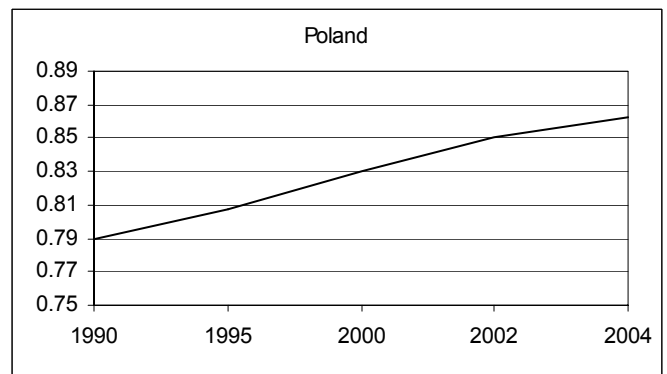

HUMAN DEVELOPMENT IN CENTRAL EUROPE

Each graph shows the United Nations' Human Development Index (HDI). The index is a number between 0 and 1, with 1 being the highest rating of human development.

Note: The data presented here is from the UN Development Program's 2006 and 2001 Human Development Reports. Due to changes in calculation methods, the data is not always strictly comparable from year to year. These charts are intended to show general trends based on the best data available. For a discussion of methodology and the many components of HDI, please see the UN's Human Development Reports (<http://hdr.undp.org/>).