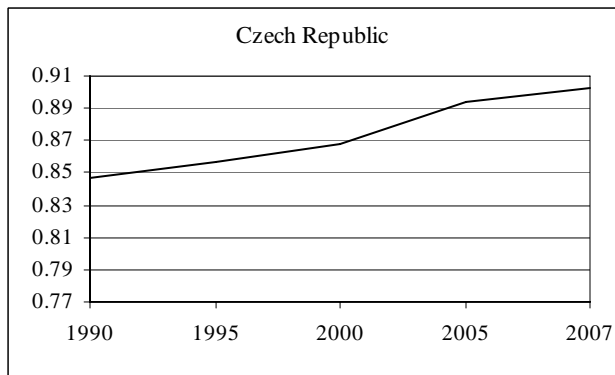

HUMAN DEVELOPMENT IN CENTRAL EUROPE

Each group shows the United Nations' Human Development Index (HDI). The index is a number between 0 and 1, with 1 being the highest rating of human development.

Note: The data presented here is from the United Nations Development Program's 2009, 2007/08 and 2002 Human Development Reports. Due to changes in calculation methods, the data is not always strictly comparable from year to year. These charts are intended to show general trends based on the best data available. For a discussion of methodology and the many components of HDI, please see the UN's Human Development Reports (<http://hdr.undp.org>).