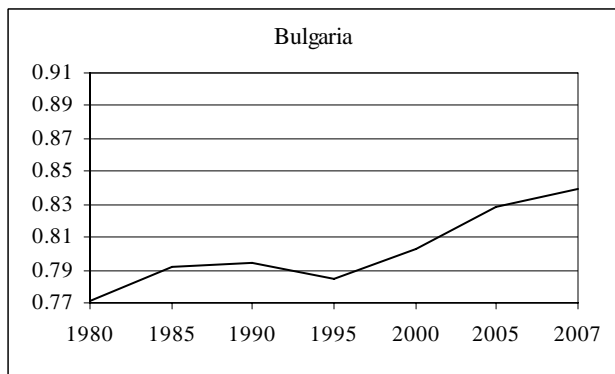

HUMAN DEVELOPMENT IN CENTRAL EUROPE

Each group shows the United Nations' Human Development Index (HDI). The index is a number between 0 and 1, with 1 being the highest rating of human development.

Note: The data presented here is from the United Nations Development Program's 2009, 2007/08 and 2002 Human Development Reports. Due to changes in calculation methods, the data is not always strictly comparable from year to year. These charts are intended to show general trends based on the best data available. For a discussion of methodology and the many components of HDI, please see the UN's Human Development Reports (<http://hdr.undp.org>).