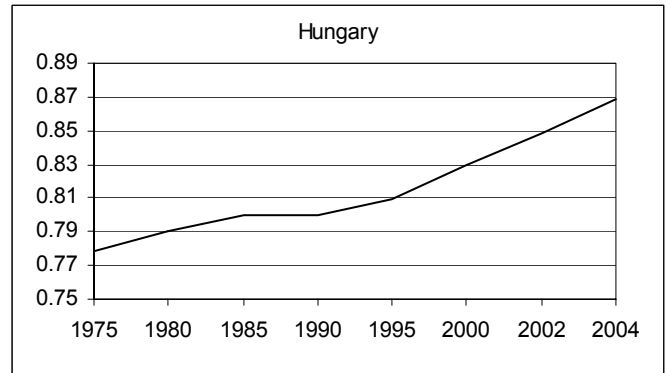

HUMAN DEVELOPMENT IN CENTRAL EUROPE

Each graph shows the United Nations' Human Development Index (HDI). The index is a number between 0 and 1, with 1 being the highest rating of human development.

Note: The data presented here is from the UN Development Program's 2006 and 2001 Human Development Reports. Due to changes in calculation methods, the data is not always strictly comparable from year to year. These charts are intended to show general trends based on the best data available. For a discussion of methodology and the many components of HDI, please see the UN's Human Development Reports (<http://hdr.undp.org/>).